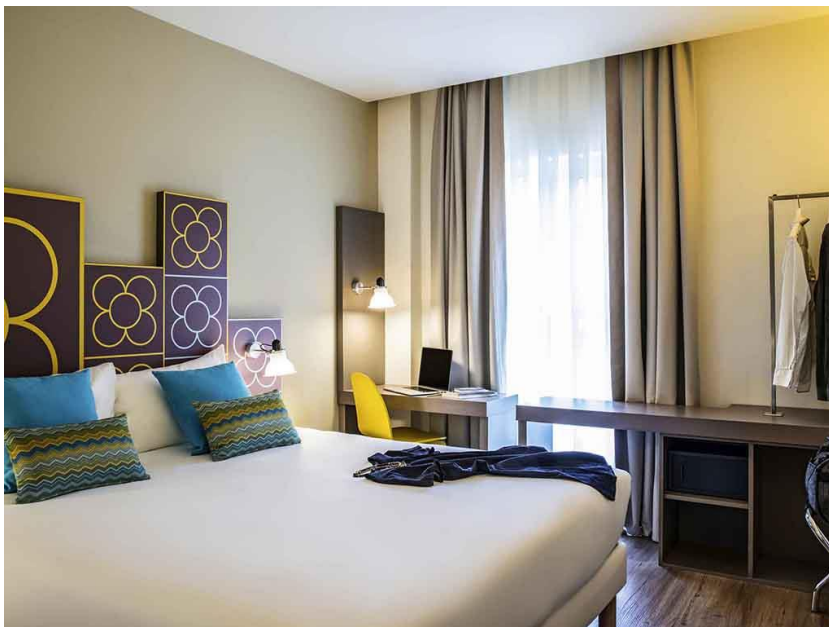

IBIS Styles Barcelona Centre**