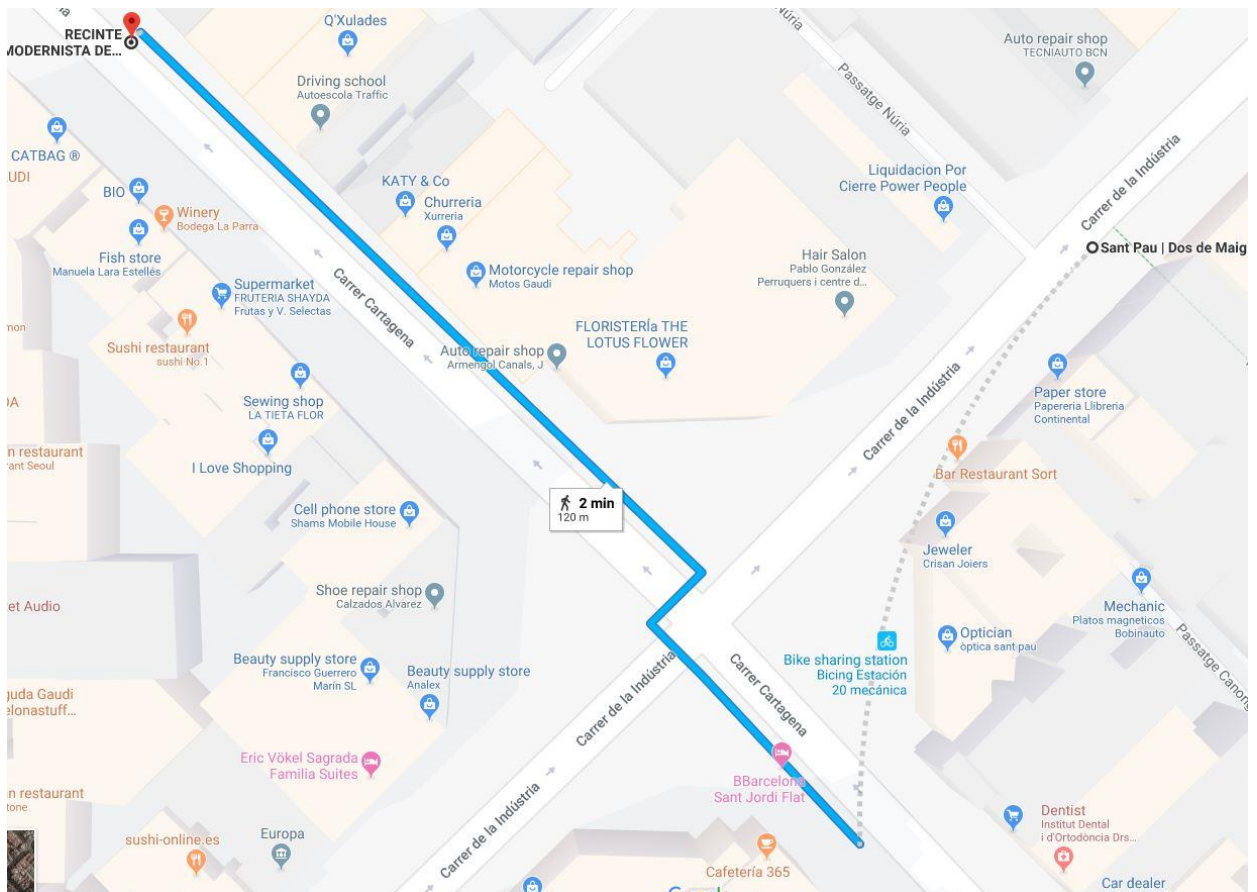

## 34th ERTC Venue

Recinte Modernista Sant Pau  
Pabellón de Santa Apolonia  
Calle Sant Antoni M<sup>a</sup> Claret 167  
08025 Barcelona, Spain

### Directions from Airport (Barcelona El Prat) Public Transport (55/ 60 minutes: 1 change)

- Walk from the Arrivals gate to the Terminal One metro entrance.
- Take the line 9 metro in direction of Zona Universitaria to Collblanc (30 minutes, 13 stops)
- Then change platforms at Collblanc to Line 5 in direction of Vall d'Hebron to Sant Pau / Dos de Maig (17 minutes, 9 stops)
- Exit onto Carrer Cartagena

- You will enter Sant Pau through the main entrance. Upon arrival, you will be directed by staff.

### IBIS Styles Barcelona Centre\*\*

- Calle Provenca 340, HB-004728 (25-minute walk from the venue)
- €153 for a standard double room (prices might change depending on the season)
- Standard IBIS chain bedroom setup
- <https://all.accor.com/hotel/9898/index.en.shtml>